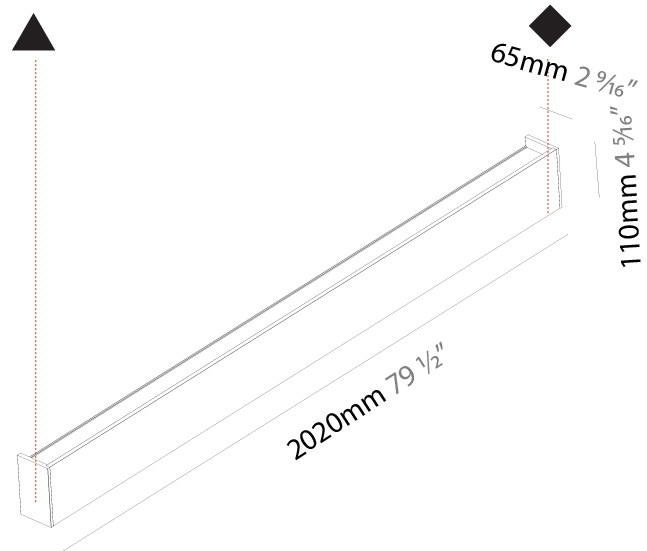

GENERAL

Series: Never Ending
Brand: Prolicht
Division: Architectural
Mounting Type: Surface
Mounting Location: Wall
Subcategory: Profile

PHYSICAL

Shape: Rectangle
Length (mm): 2020
Length (in): 79 1/2
Height (mm): 110
Depth (mm): 65
Height (in): 4 5/16
Depth (in): 4 5/16
Light Distribution: Direct / Indirect
Weight (kg): 7.2
Weight (lbs): 15.87
Diffuser: PMMA - Opal
Fixture Finish: ANA / SSR / BKV / CWI / CRY / HAB / MSR / UFT / ITA / RUA / OGR / FTG / MYG / RWR / LOD / PUS / FRO / FUP / KIA / POP / BLS / SPG / MEY / GOH / GUM / CHC / COM / ABZ / JAG / OBR / MOS / ROR
Fixture Material: Extruded Aluminum

ELECTRICAL

Lamp Type: LED (Zhaga Standard)
Input Wattage (W): 35
Total Output Wattage (W): 28 / 25.9 (3500K)
Dimming: Non-Dimming / Phase Dimming (120Vac only) / 0-10V Dimming
Driver Included: Yes
Driver Location: Integrated
Driver Type: Constant Current - 120 / 277Vac
Driver Class: Class 2
Input Voltage (V): 120 - 277
Constant Current (MA): 350 / 875 (3500K)

LED

Color Temperature (°K): 3000 / 3500 / 4000
Max. Delivered Lumen (lm): 2140 / 2215 / 2260
CRI: >80 CRI
Lamp Life (hrs): 50000

OPTICAL

RATINGS AND CERTIFICATIONS

Certified By: Certified for North American Standards
IP rating: IP20

PROJECT
TYPE
SPECIFIER
QUANTITY
DATE